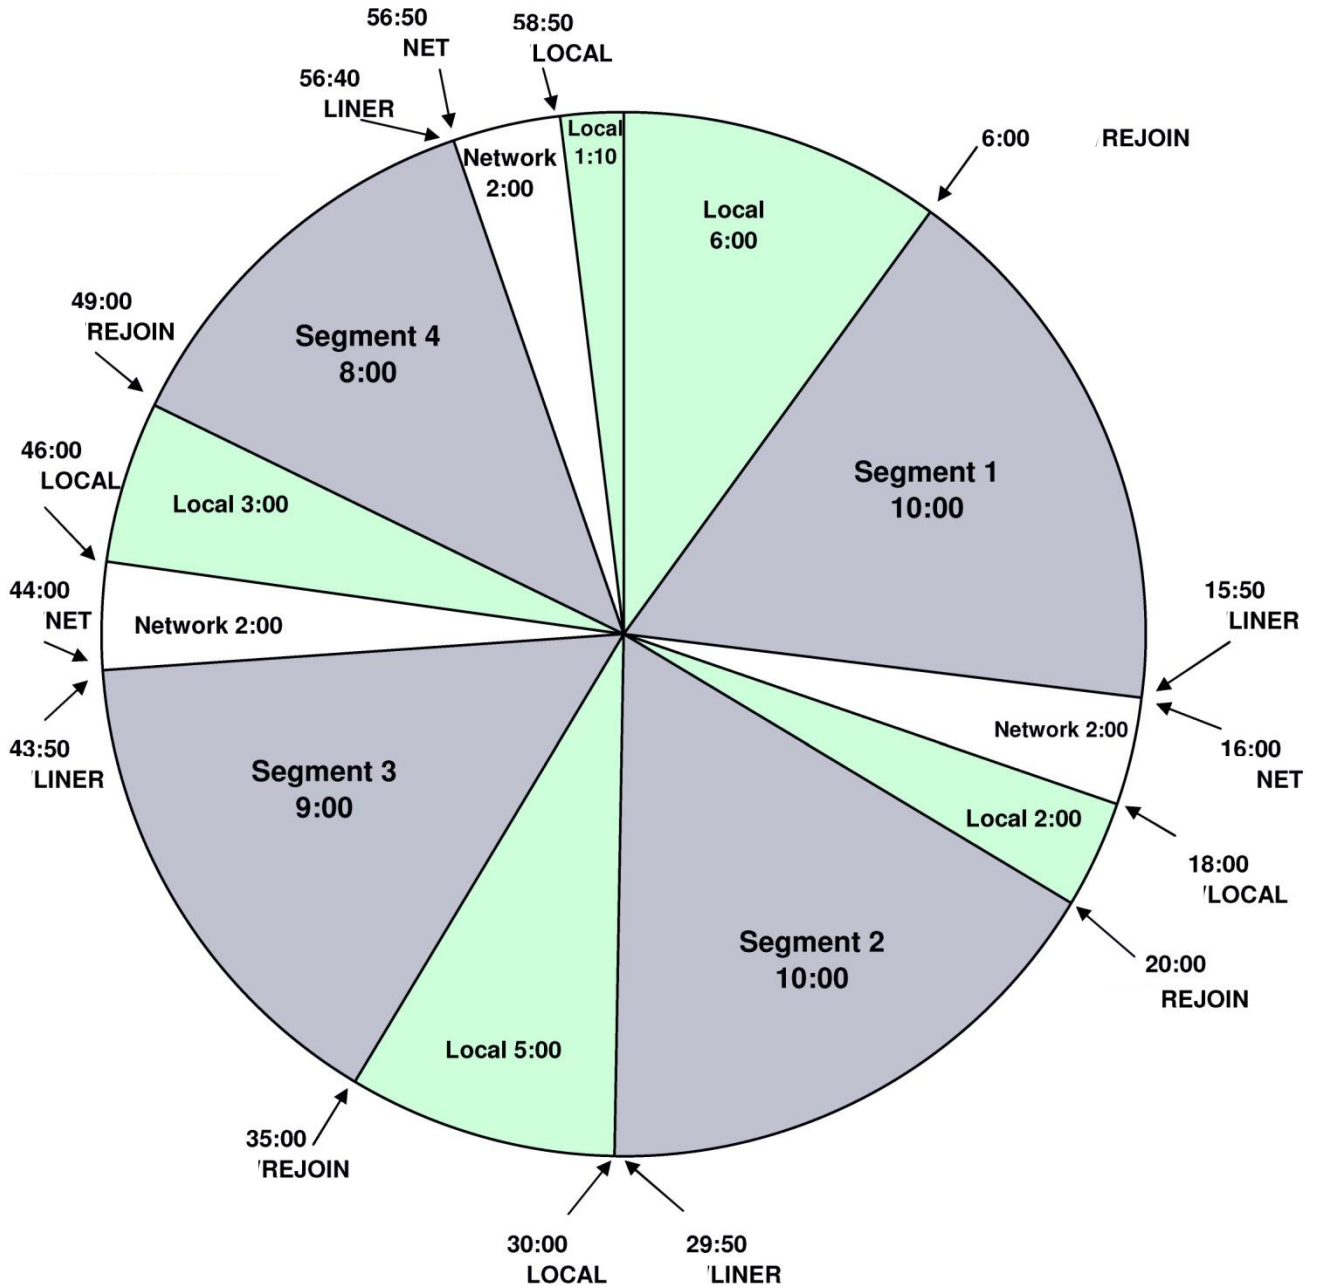

Special Holiday Programming

RADIO SPECIAL  
PROGRAM CLOCK  
Program runs 3 hours  
Delivered via FTP

For Technical Assistance:  
FTP Help Desk [ftp@premieretworks.com](mailto:ftp@premieretworks.com)